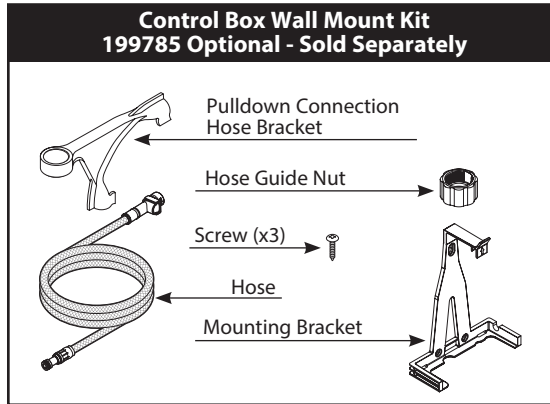

■ Order by Part Number

U by Moen Smart Faucet Sleek™-Single Handle High Arc Pulldown Kitchen Faucet	
MODELS	FINISH
7864EVC	Chrome
7864EVSRS	Spot Resist Stainless
7864EVBL	Matte Black
7864EVBLS	Black Stainless

Cartridge and cartridge nut are not serviceable items.