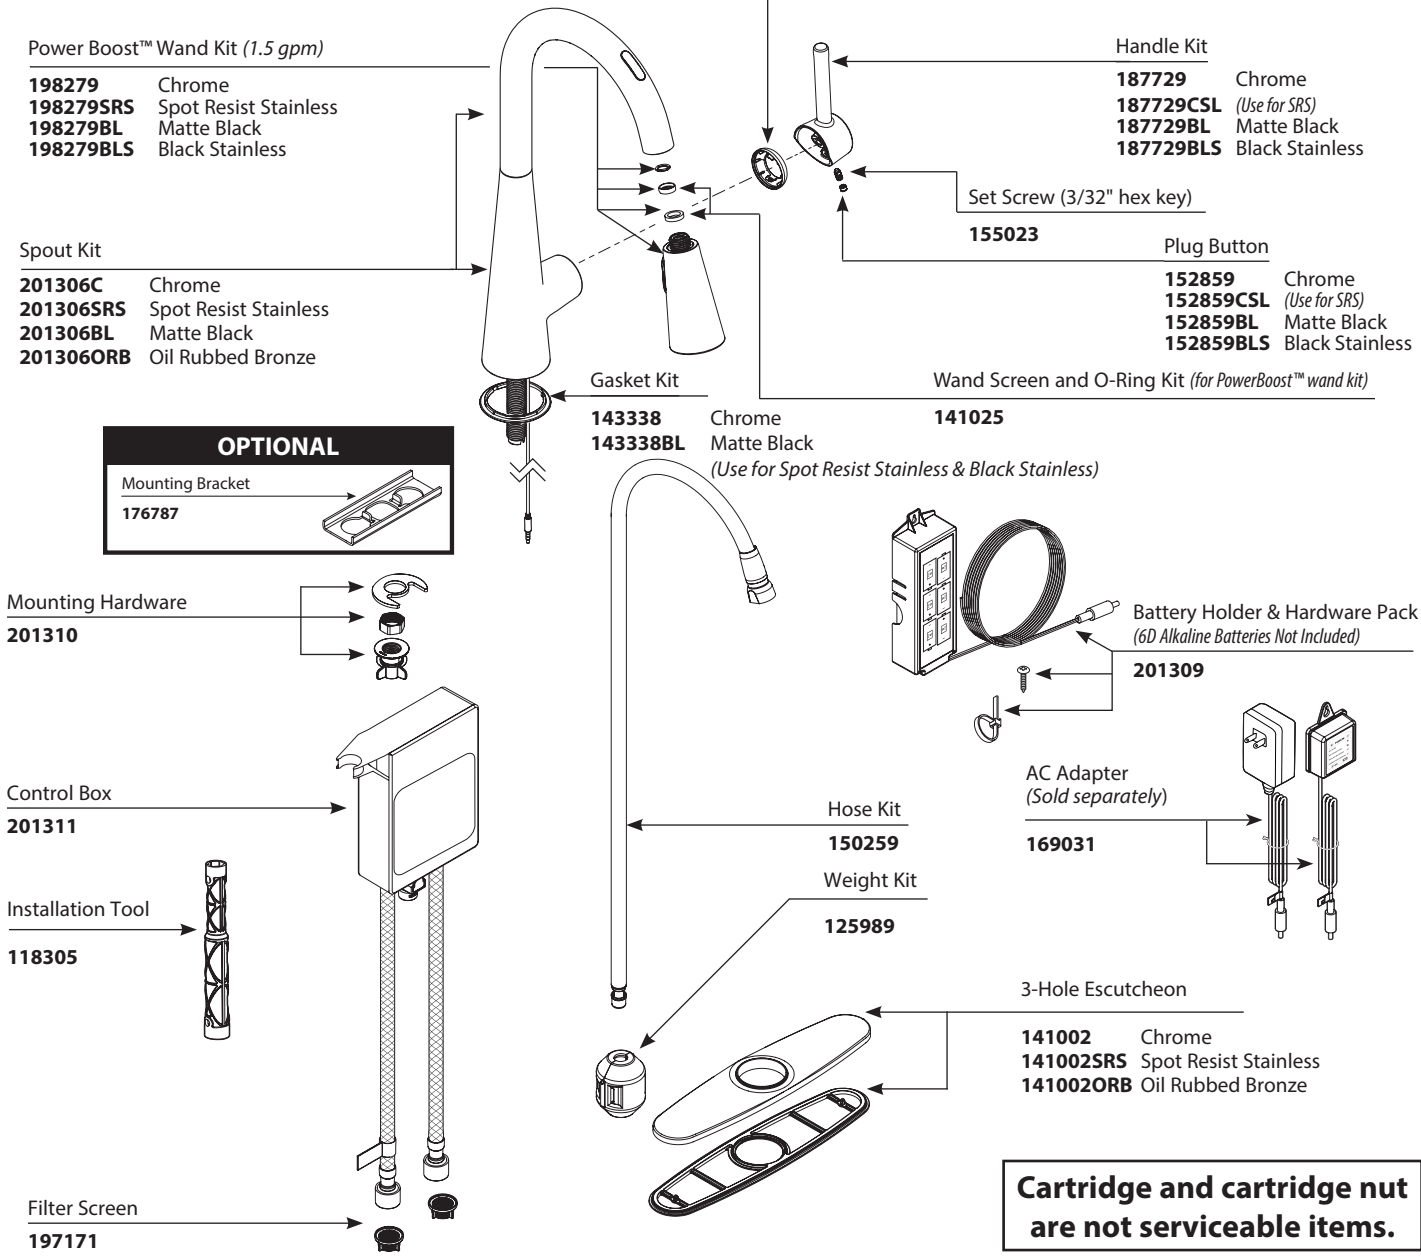

■ Order by Part Number

U by Moen Smart Faucet Sleek™-Single Handle High Arc Pulldown Kitchen Faucet	
MODELS	FINISH
7864EVC	Chrome
7864EVSRS	Spot Resist Stainless
7864EVBL	Matte Black
7864EVBLS	Black Stainless

Cartridge and cartridge nut are not serviceable items.